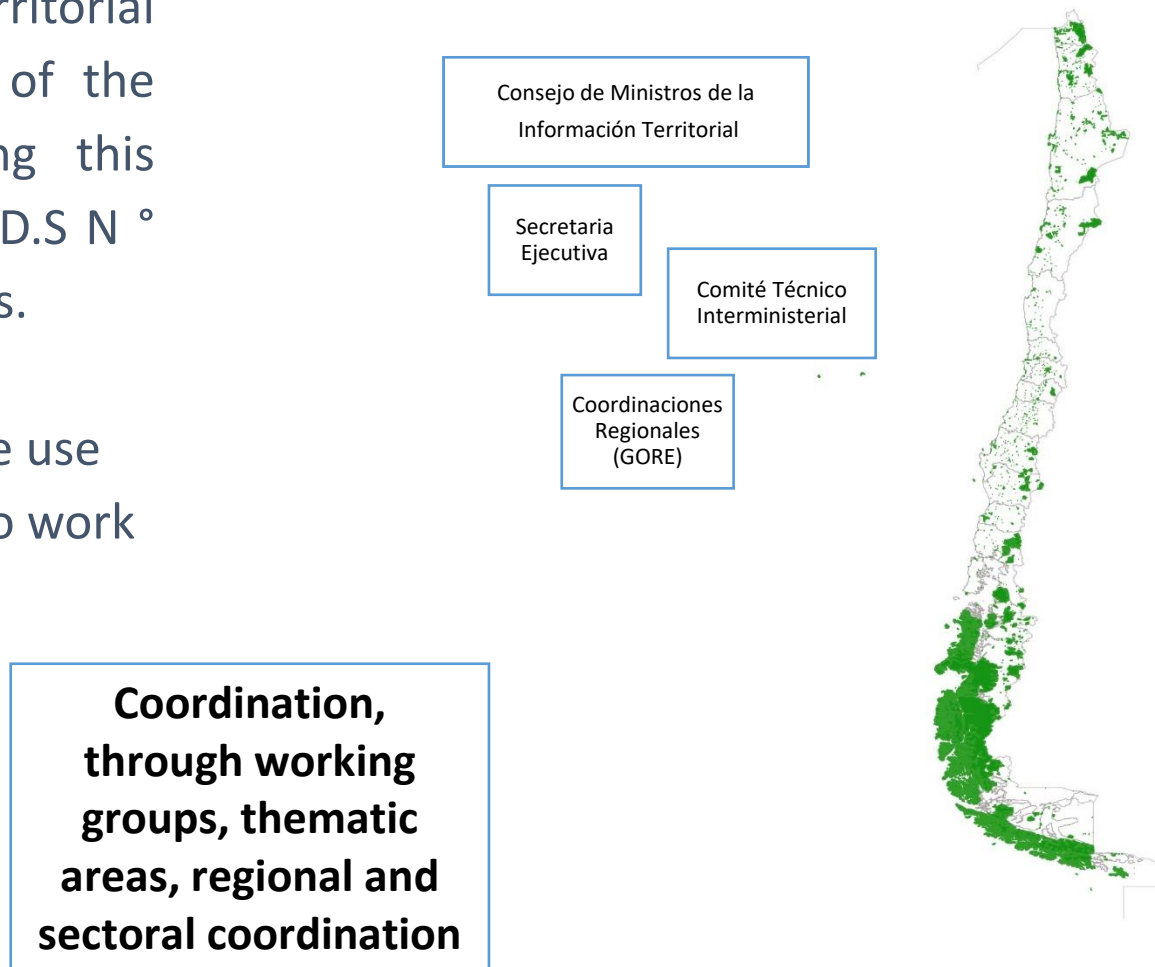

SNIT- SDI Chile

www.ide.cl

**Ministerio de
Bienes
Nacionales**

Gobierno de Chile

Macarena Pérez García
Secretaria Ejecutiva SNIT-IDE Chile

The SNIT is the **National System of Coordination of Territorial Information**. This is a permanent inter-institutional coordination mechanism for the management of public territorial information in the country, composed of the State institutions generating and using this information. It was created through the D.S N ° 28/2006 of the Ministry of National Assets.

To maximize the benefits derived from the use of territorial information, it is necessary to work under the concept of a **Geospatial Data Infrastructure (SDI)**.

ESTRUCTURA SNIT- IDE CHILE

WORKING GROUP OF DISASTERS

Equipo
multisectorial de
expertos

Información
territorial
actualizada

Protocolo de
Emergencias

2018-2019

- INTOXICACIÓN QUINTERO PUCHUNCAVÍ
- INCENDIOS SUR DE CHILE, INUNDACIONES NORTE DE CHILE
- RE INTRODUCCIÓN DE VECTOR AEDES AEGYPTI EN LA REGIÓN DE TARAPACÁ