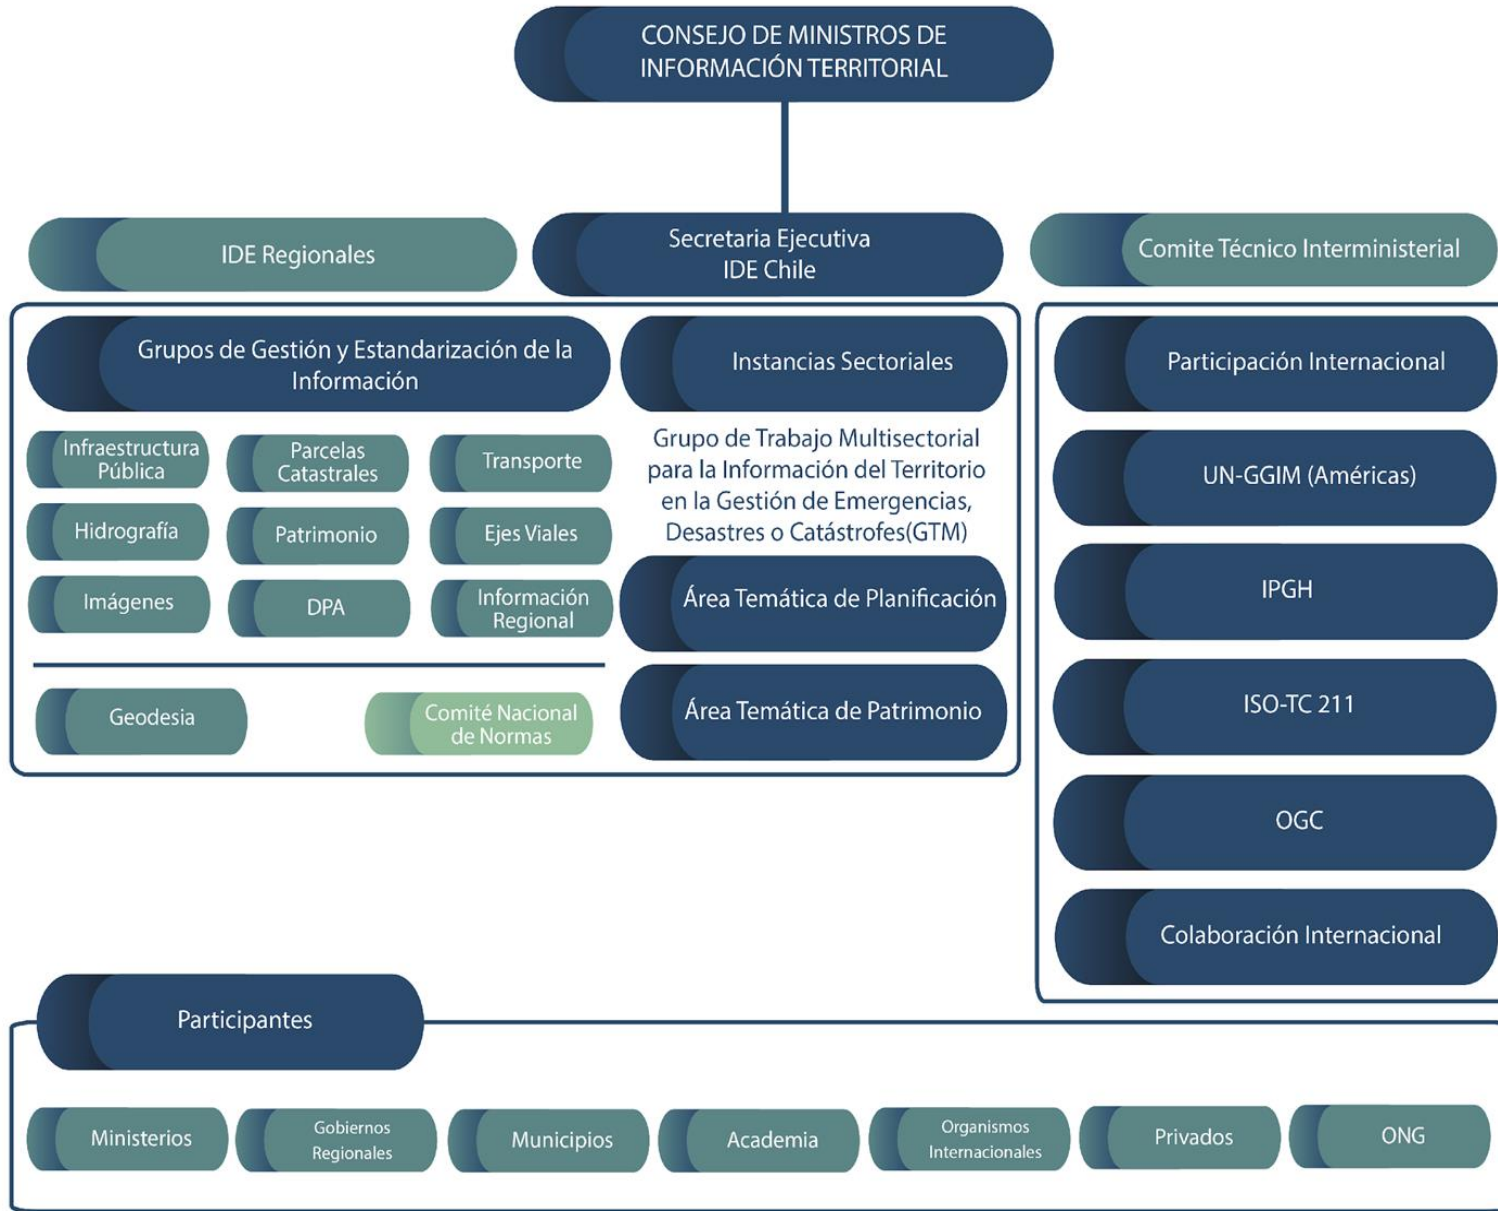

SNIT- SDI Chile

www.ide.cl

**Ministerio de
Bienes
Nacionales**

Gobierno de Chile

Macarena Pérez García
Secretaria Ejecutiva SNIT-IDE Chile

The SNIT is the **National System of Coordination of Territorial Information**. This is a permanent inter-institutional coordination mechanism for the management of public territorial information in the country, composed of the State institutions generating and using this information. It was created through the D.S N ° 28/2006 of the Ministry of National Assets.

To maximize the benefits derived from the use of territorial information, it is necessary to work under the concept of a **Geospatial Data Infrastructure (SDI)**.

ESTRUCTURA SNIT- IDE CHILE

WORKING GROUP OF DISASTERS

Equipo
multisectorial de
expertos

Información
territorial
actualizada

Protocolo de
Emergencias

2018-2019

- INTOXICACIÓN QUINTERO PUCHUNCAVÍ
- INCENDIOS SUR DE CHILE, INUNDACIONES NORTE DE CHILE
- RE INTRODUCCIÓN DE VECTOR AEDES AEGYPTI EN LA REGIÓN DE TARAPACÁ