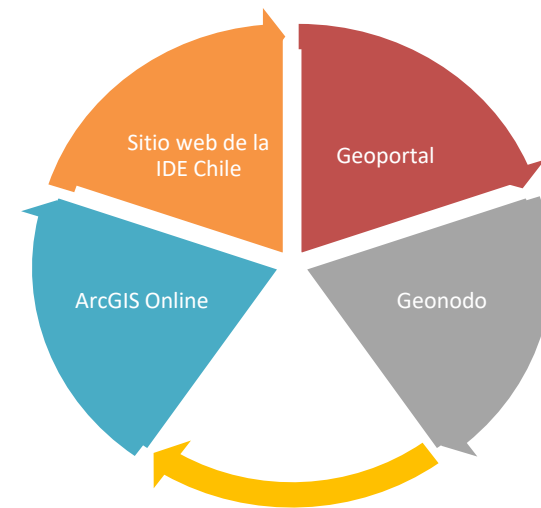

SNIT- SDI Chile

www.ide.cl

**Ministerio de
Bienes
Nacionales**

Gobierno de Chile

Macarena Pérez García
Secretaria Ejecutiva SNIT-IDE Chile

The SNIT is the **National System of Coordination of Territorial Information**. This is a permanent inter-institutional coordination mechanism for the management of public territorial information in the country, composed of the State institutions generating and using this information. It was created through the D.S N ° 28/2006 of the Ministry of National Assets.

To maximize the benefits derived from the use of territorial information, it is necessary to work under the concept of a **Geospatial Data Infrastructure (SDI)**.

ESTRUCTURA SNIT- IDE CHILE

WORKING GROUP OF DISASTERS

Equipo
multisectorial de
expertos

Información
territorial
actualizada

Protocolo de
Emergencias

2018-2019

- INTOXICACIÓN QUINTERO PUCHUNCAVÍ
- INCENDIOS SUR DE CHILE, INUNDACIONES NORTE DE CHILE
- RE INTRODUCCIÓN DE VECTOR AEDES AEGYPTI EN LA REGIÓN DE TARAPACÁ